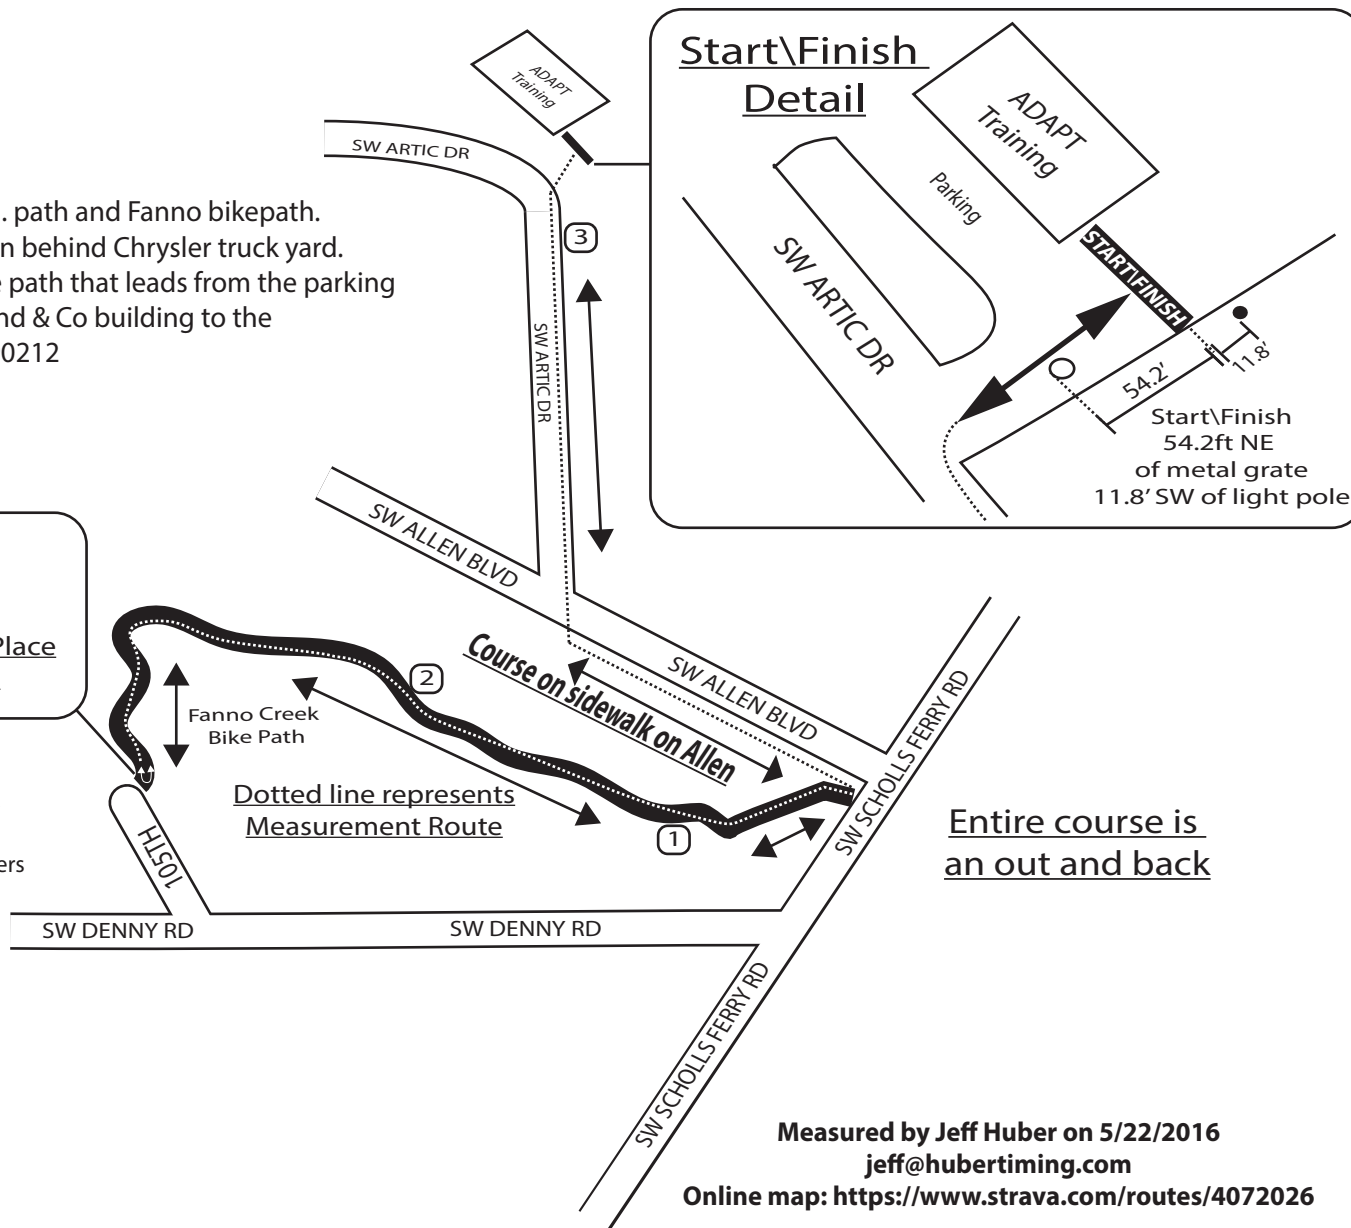

Beaverton Sun Run 5K - Beaverton OR

USATF Certification # OR 16013LB

Certification effective from 7/21/2016 to 7/21/2026

Splits

- Mile 1** - 24' W of intersection of Fallbrook Pl. path and Fanno bikepath.
- Mile 2** - 70' W of E most Private Property sign behind Chrysler truck yard.
- Mile 3** - Directly in-front of the center of the path that leads from the parking lot for 5600 SW Arctic Dr \ David H Sutherland & Co building to the Artic Way sidewalk. 173.8' N of light pole # 90212

5K Turn Around
On Fanno Creek Path
 19.7' N of N stair rail
 leading from Corporate Place
 office park to Fanno Path

Split GPS Coordinates NAD83

GPS coordinates given only to get close to described location. Use description to set mile markers

- Mile 1** - N45° 28.309' W122° 46.713'
- Mile 2** - N45° 28.352' W122° 46.826'
- Mile 3** - N45° 28.764' W122° 46.720'

Entire course is
an out and back

Measured by Jeff Huber on 5/22/2016
 jeff@hubertiming.com
 Online map: <https://www.strava.com/routes/4072026>